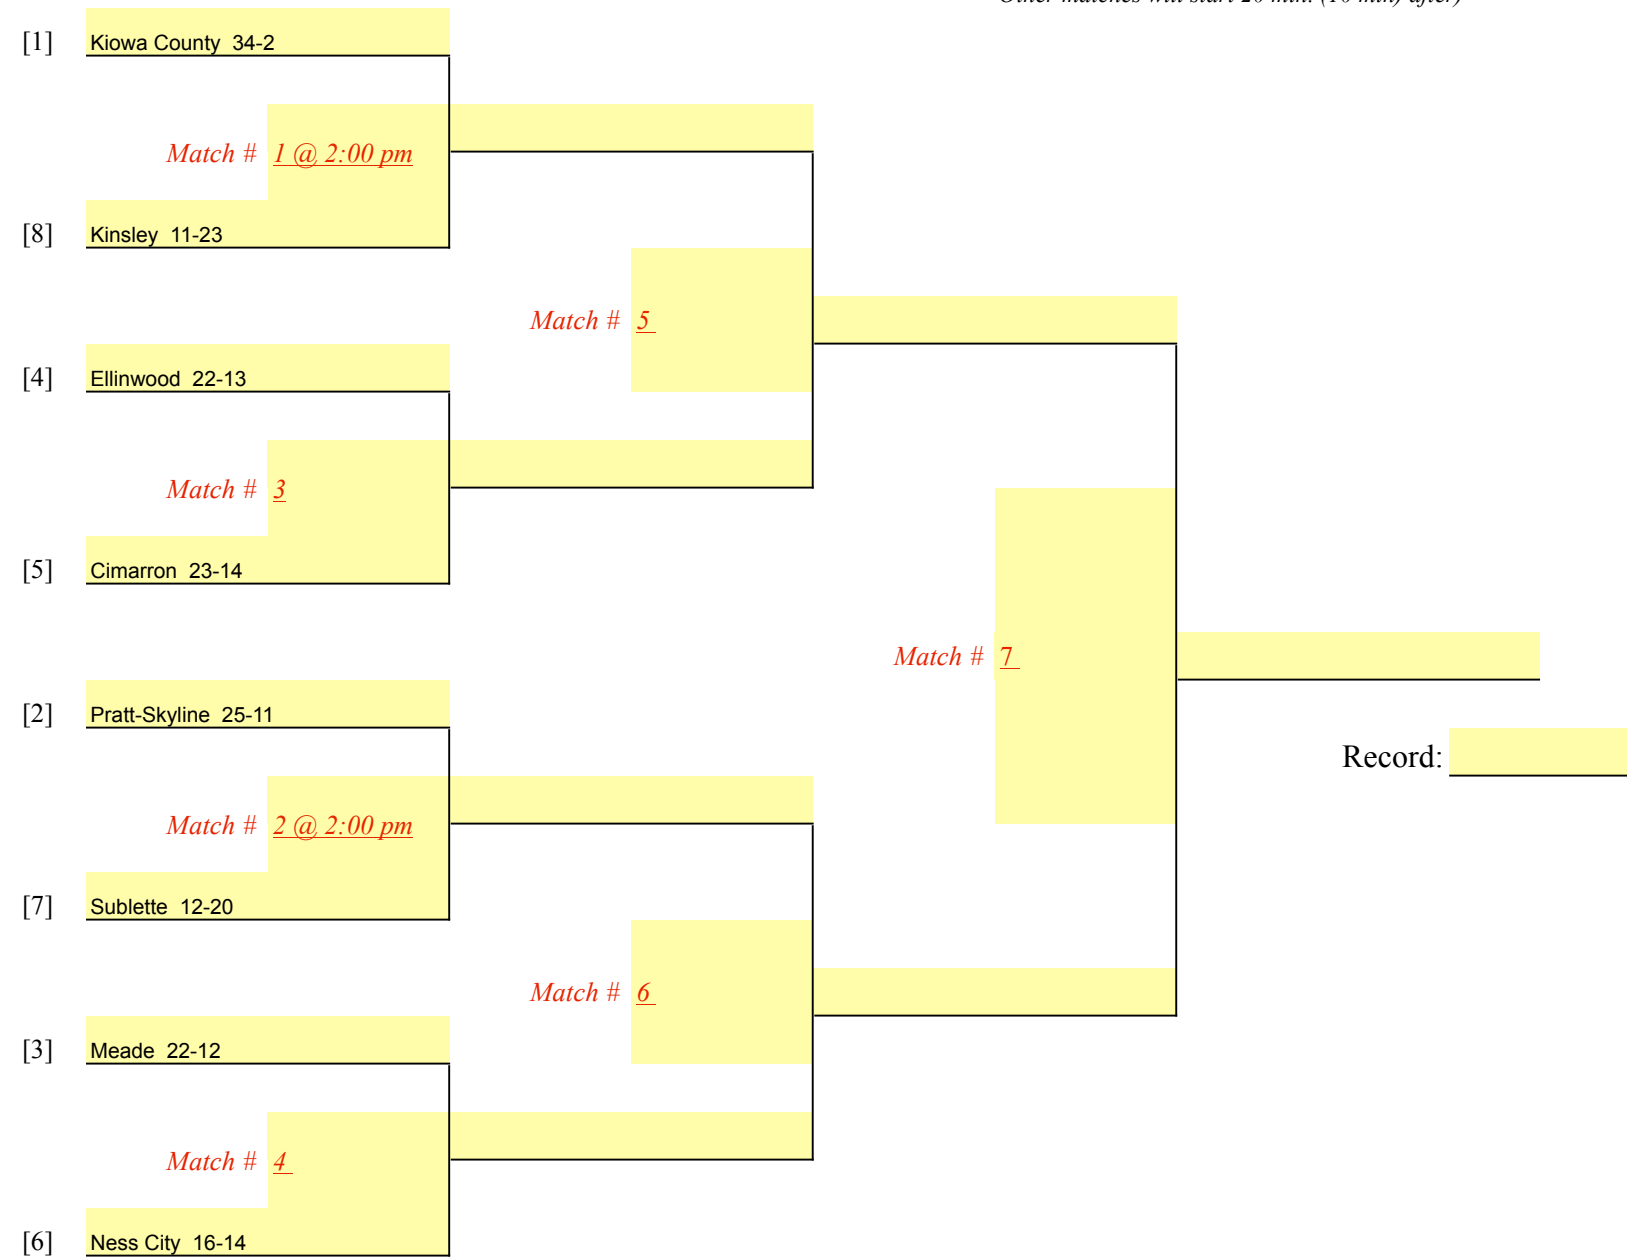

Kansas State High School Activities Association
OFFICIAL TOURNAMENT BRACKET
CLASS 2A — SUB-STATE VOLLEYBALL TOURNAMENT

Option 1 (1 Court)

Option 2 (2 Courts)

DATE:

SITE:

MANAGER:

MATCH(S) #1 START TIME:

Other matches will start 20 min. (10 min) after)

8-team tournaments using Option 1 will not start before 1:00 PM
 8-team tournaments using Option 2 will not start before 2:00 PM
 7-team tournaments will not start before 2:00 PM

NO MATCH WILL START SOONER THAN THE TIME PRINTED ON THE BRACKET