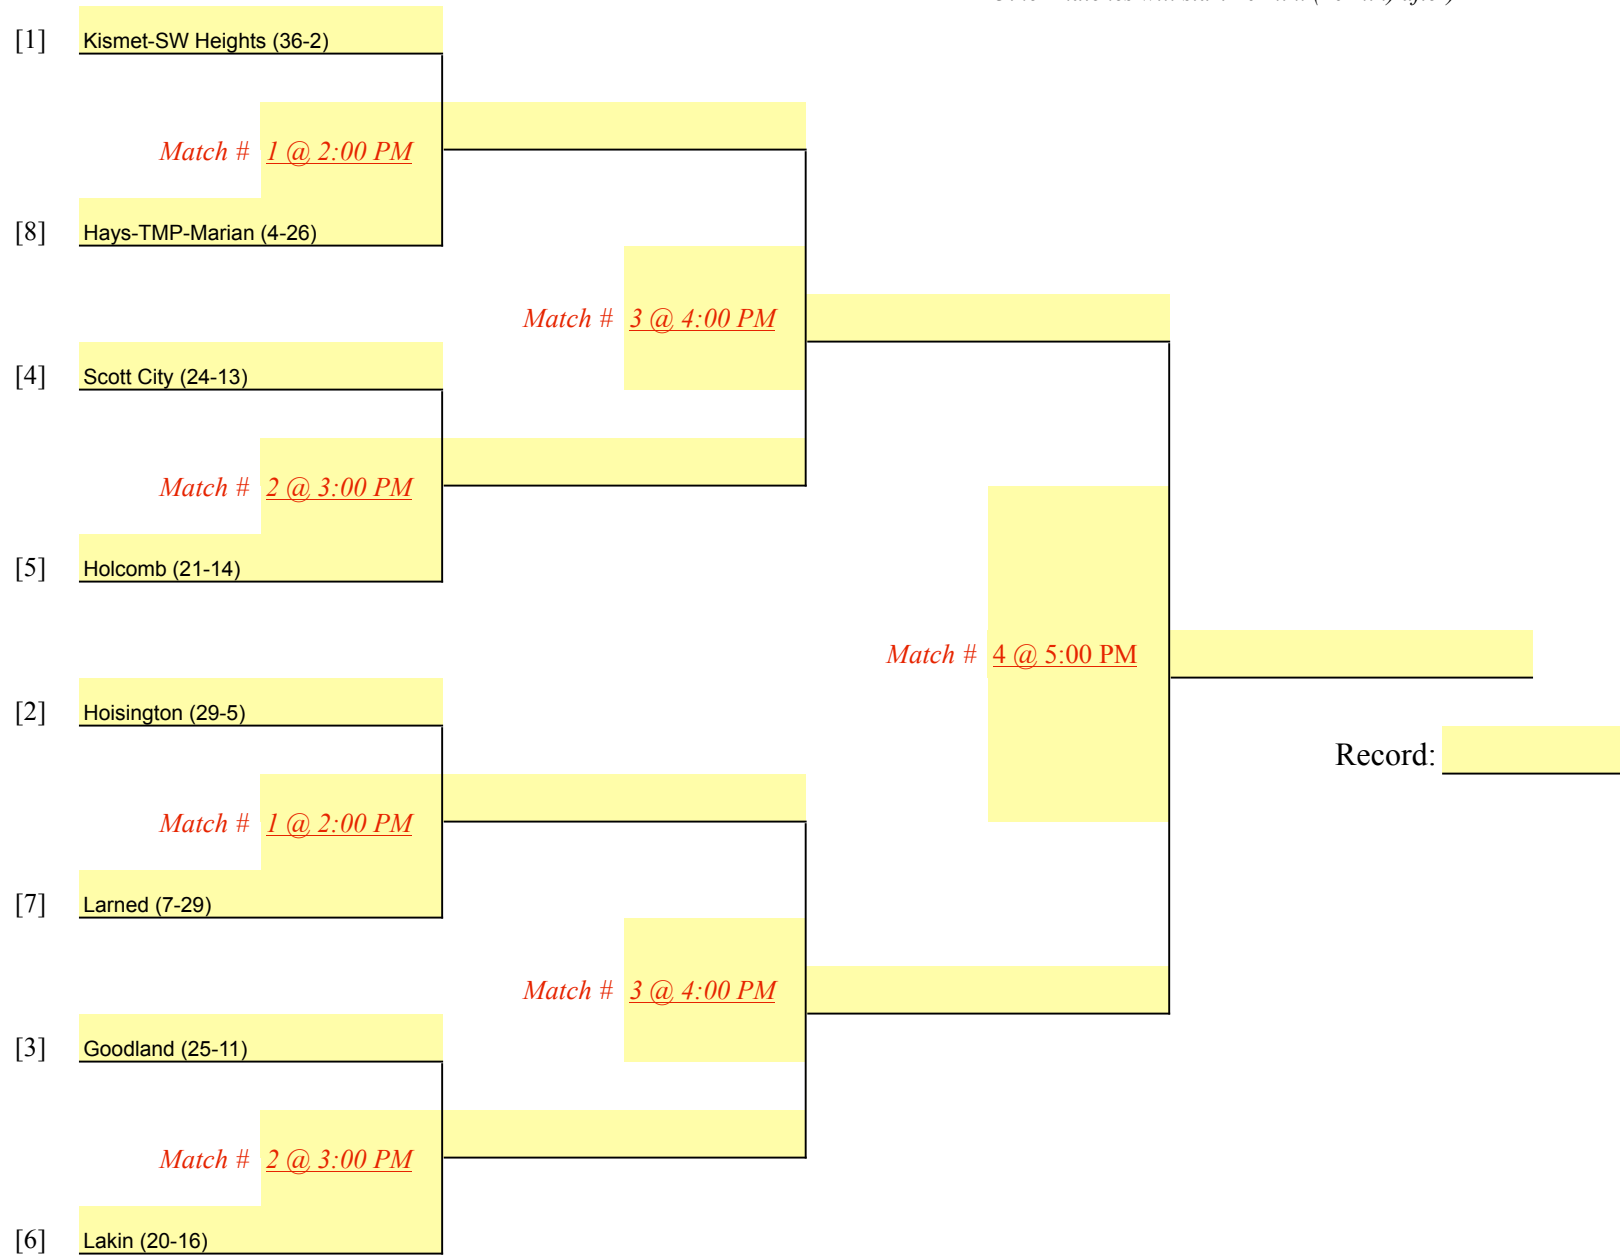

Kansas State High School Activities Association
OFFICIAL TOURNAMENT BRACKET
CLASS 3A — SUB-STATE VOLLEYBALL TOURNAMENT

Option 1 (1 Court)

Option 2 (2 Courts)

DATE:

SITE:

MANAGER:

MATCH(S) #1 START TIME:

Other matches will start 20 min. (10 min) after)

8-team tournaments using Option 1 will not start before 1:00 PM

8-team tournaments using Option 2 will not start before 2:00 PM

7-team tournaments will not start before 2:00 PM

NO MATCH WILL START SOONER THAN THE TIME PRINTED ON THE BRACKET