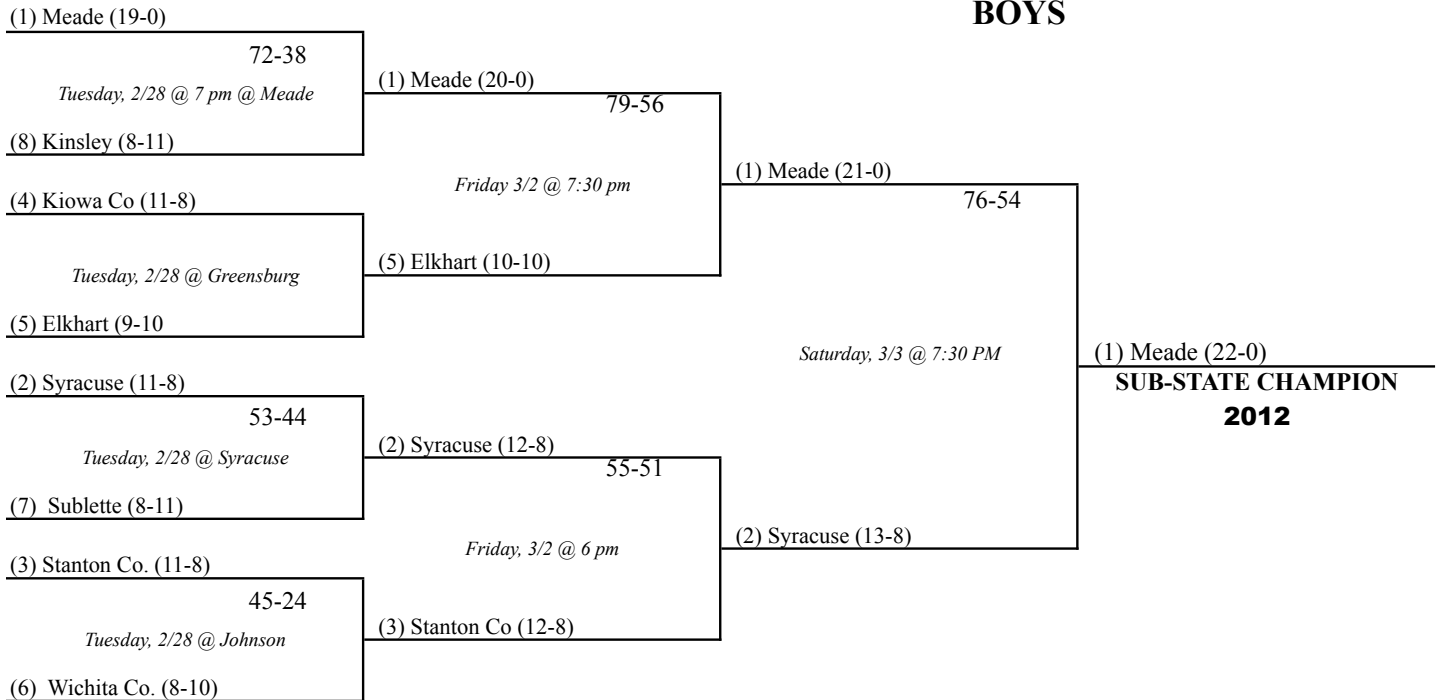

Kansas State High School Activities Association
OFFICIAL SUB-STATE TOURNAMENT BRACKET — CLASS 2A
2012

SITE: __ Meade

MANAGER: _____ Glenn McFall

BOYS

GIRLS